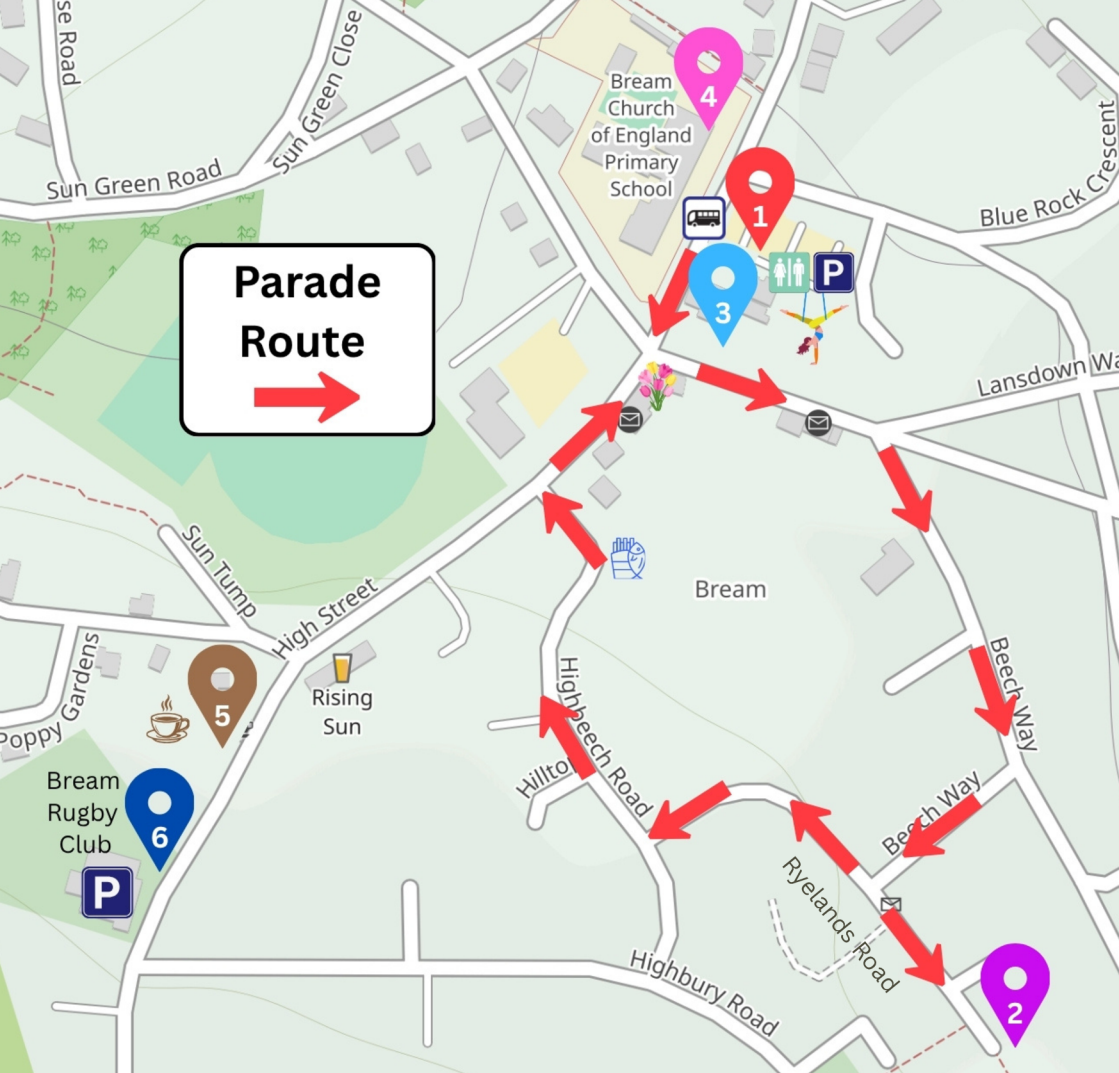

1-5 PM SIGN UP ON THE DAY

PERFORMANCES & FREE ACTIVITIES

ACROSS TWO VENUES

Celebrating creative communities in West Dean and the Forest of Dean.

The festival theme is the Freedom to Roam and the
Right to Roam. Historical freedoms and traditions
of this special place.

PARADE STARTS 12 NOON FROM OUTSIDE THE WEST DEAN CENTRE

continuing up Beech Way, Ryeland Road, Highbury Road
and back onto the High Street. Parade will include:

- **Forest Thump**
- **Wild Oats Morris**
- **Wimberry Clog**
- **DJABOT Drumming band**
- **Batik Banners and Flags by Bream C of E
Primary School & Lydney C of E Primary School**
- **Found in the Forest Youth Theatre**
- **Puppets by Gloucester College Students**
- **Bream Garden Society**
- **Bronwen Wilson Rashad**

and anyone who wishes to join in!

WEST DEAN CENTRE

FREE ACTIVITIES & PERFORMANCES
PARADE START

BREAM CHURCH OF ENGLAND PRIMARY SCHOOL

RYELANDS CENTRE
PARADE PAUSE FOR PERFORMANCES

THE COFFEE SHOP
REFRESHMENTS